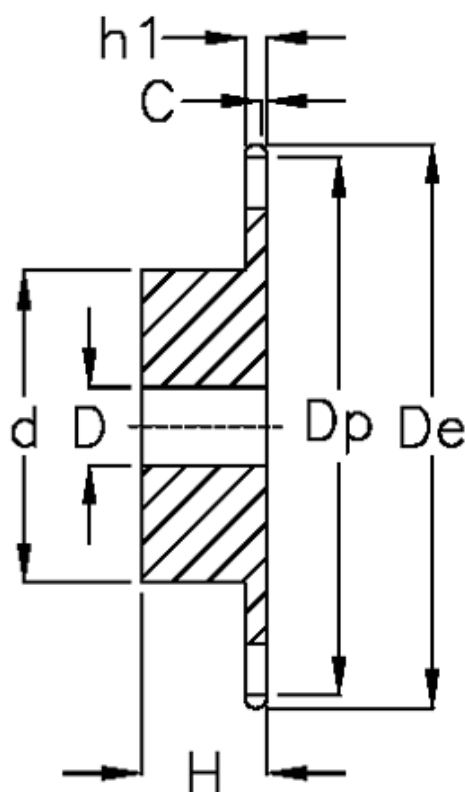

Article number: 616081006022

Description: Sprocket 10 B-1 Z=22 simplex
predrilled, Rustfast

Measures

C = 1.6

d = 80

D = 16±0,5

De = 118

Dp = 111.55

For chain size = 5/8" x 3/8"

For chain type = 10 B-1

H = 30

h1 = 9.1

Number of teeth = 22